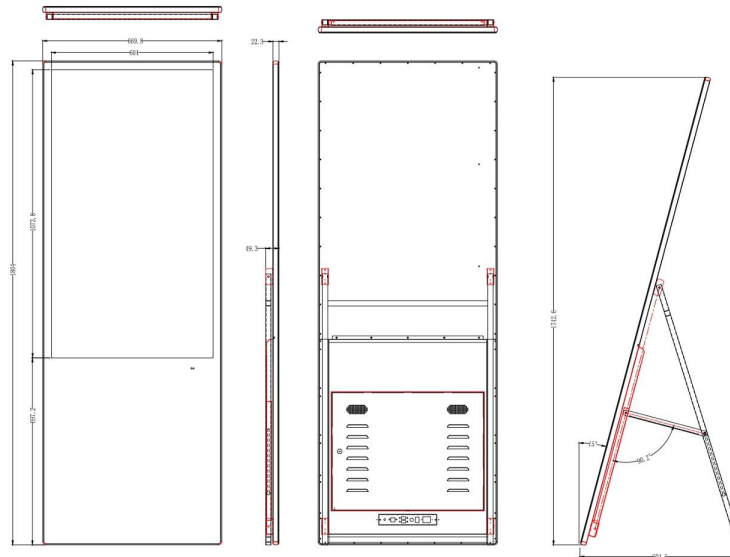

OS:Android 11

Ram:2G

Rom:16G

JP Screen
Specification

Model	JP-WCM430	JP-WCM490	JP-WCM550	
Panel	LCD Size	43 inch	49 inch	55 inch
	Resolution	1920*1080		
	Display Area(H x V)mm	942.2*530.4	1073.8*604	1211.4*682.2
	Aspect Ratio	16:9		
	Brightness (cd/m2)	300		
	Colour	16.7M(8-bit)		
	Viewing Angle	178°		
	Contrast Ratio	1200:1		
	LED Type	E-LED		
	Protective Glass	3mm		
	Lifespan	60000Hours		
Audio	Speaker Type	Stereo 2*5W 8Ω		
AV I/O	Video	HDMI*1		
	Audio	Audio Socket(3.5mm)*1		
Power	Power supply	AC110~240V (50Hz~60Hz)		
	Power consumption	45W	48W	51W
Mechanical	Unit Size (W*H*D mm)	1750*592.8*48	1804*669*49.3	1900*747.1*47.9
	Package Size (W*H*D mm)	1845*165*700	1915*165*790	2015*165*860
	Net Weight (KG)	41	47	54
	Gross Weight (KG)	42	48	55
Environmental	Operating Temperature	0°C~55°C		
	Storage Temperature	-5°C~60°C		
	Operating Humidity	10%RH~90%RH		
	Storage Humidity	10%RH~90%RH		
Operation System	CPU	Quad Core Cortex-A55 1.8GHz		
	GPU	ARM G52		
	RAM	2G(4G option)		
	ROM	16GB(8GB,32GB,64GB option)		
	USB	USB2.0 HOST (x2) ,TF (x1)		
	LAN	10/100M Ethernet (Network Version Only)		
	WIFI	802.11b/g/n/ac (Network Version Only)		
	SIM Slot	3G/4G(Optional)		
	OS	Android11		
Accessories	Include	Scheduling Software, Remote Control, Key, Power Cord,WIFI Stick,User Manual		
Warranty	Warranty period	1year(Default),2 or 3years Option		
	Technical support	Lifetime		

Dimension Unit(mm)

JP Screen

43 INCH

49 INCH

55 INCH