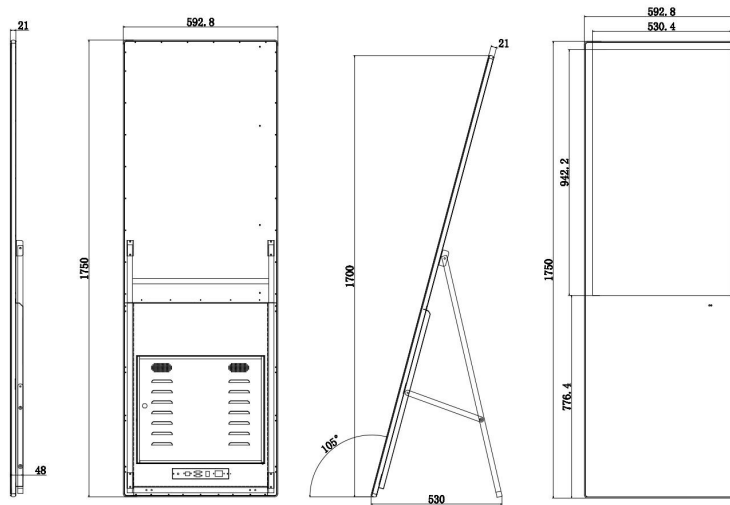

OS:Android 11

Ram:2G

Rom:16G

JP Screen
Specification

Model	JP-WCM430	JP-WCM490	JP-WCM550	
Panel	LCD Size	43 inch	49 inch	55 inch
	Resolution	1920*1080		
	Display Area(H x V)mm	942.2*530.4	1073.8*604	1211.4*682.2
	Aspect Ratio	16:9		
	Brightness (cd/m2)	300		
	Colour	16.7M(8-bit)		
	Viewing Angle	178°		
	Contrast Ratio	1200:1		
	LED Type	E-LED		
	Protective Glass	3mm		
	Lifespan	60000Hours		
Audio	Speaker Type	Stereo 2*5W 8Ω		
AV I/O	Video	HDMI*1		
	Audio	Audio Socket(3.5mm)*1		
Power	Power supply	AC110~240V (50Hz~60Hz)		
	Power consumption	45W	48W	51W
Mechanical	Unit Size (W*H*D mm)	1750*592.8*48	1804*669*49.3	1900*747.1*47.9
	Package Size (W*H*D mm)	1845*165*700	1915*165*790	2015*165*860
	Net Weight (KG)	41	47	54
	Gross Weight (KG)	42	48	55
Environmental	Operating Temperature	0°C~55°C		
	Storage Temperature	-5°C~60°C		
	Operating Humidity	10%RH~90%RH		
	Storage Humidity	10%RH~90%RH		
Operation System	CPU	Quad Core Cortex-A55 1.8GHz		
	GPU	ARM G52		
	RAM	2G(4G option)		
	ROM	16GB(8GB,32GB,64GB option)		
	USB	USB2.0 HOST (x2) ,TF (x1)		
	LAN	10/100M Ethernet (Network Version Only)		
	WIFI	802.11b/g/n/ac (Network Version Only)		
	SIM Slot	3G/4G(Optional)		
	OS	Android11		
Accessories	Include	Scheduling Software, Remote Control, Key, Power Cord,WIFI Stick,User Manual		
Warranty	Warranty period	1year(Default),2 or 3years Option		
	Technical support	Lifetime		

Dimension Unit(mm)

JP Screen

43 INCH

49 INCH

55 INCH